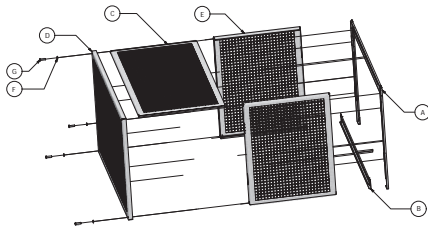

easy~fit

**pump
house**

750 Series Guard Assembly Instructions

STEP TO STEP GUIDE TO ASSEMBLY

1

1. Fit the wall frame to the wall.

2

2. Slot the side panels onto the wall frame.

3

3. Slide the top panel into the side panels.

4

4. Fit the front panel and secure with the screws provided.

5

5. Exploded Diagram of components.

WHAT IS IN THE BOX

Condensing Unit Guards – 750 Easy Fit Series

List of Components

Item	Qty	Description
A	1	Upper Part of Wall Frame
B	1	Lower Part of Wall Frame
C	1	Top Panel
D	1	Front Panel
E	2	Side Panel
F	4	M8 Spring Washer
G	4	M8 Hexagon Socket Screw
H	4	Wall Bolt

DIMENSIONS

Model	Dimensions (External)			Dimensions (Internal)			Weight	Base Panel	Back Panel
	Height	Width	Depth	Height	Width	Depth			
CG-750S	950mm	1150mm	750mm	920mm	1120mm	740mm	25kg	CG-750-BPM	CG-750-FPS
CG-750M	1150mm	1150mm	750mm	1120mm	1120mm	740mm	27kg	CG-750-BPM	CG-750-FPM
CG-750L	1450mm	1150mm	750mm	1420mm	1120mm	740mm	35kg	CG-750-BPM	CG-750-FPL
CG-750L-INV	1150mm	1450mm	750mm	1120mm	1420mm	750mm	35kg	CG-750-SPL	CG-750-FPL