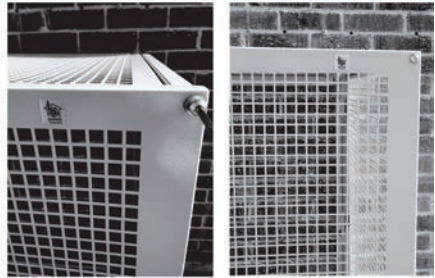

easy~fit

**pump
house**

750 Series Guard Assembly Instructions

STEP TO STEP GUIDE TO ASSEMBLY

1

1. Fit the wall frame to the wall.

2

2. Slot the side panels onto the wall frame.

3

3. Slide the top panel into the side panels.

4

4. Fit the front panel and secure with the screws provided.

5

5. Exploded Diagram of components.

WHAT IS IN THE BOX

Condensing Unit Guards – 750 Easy Fit Series