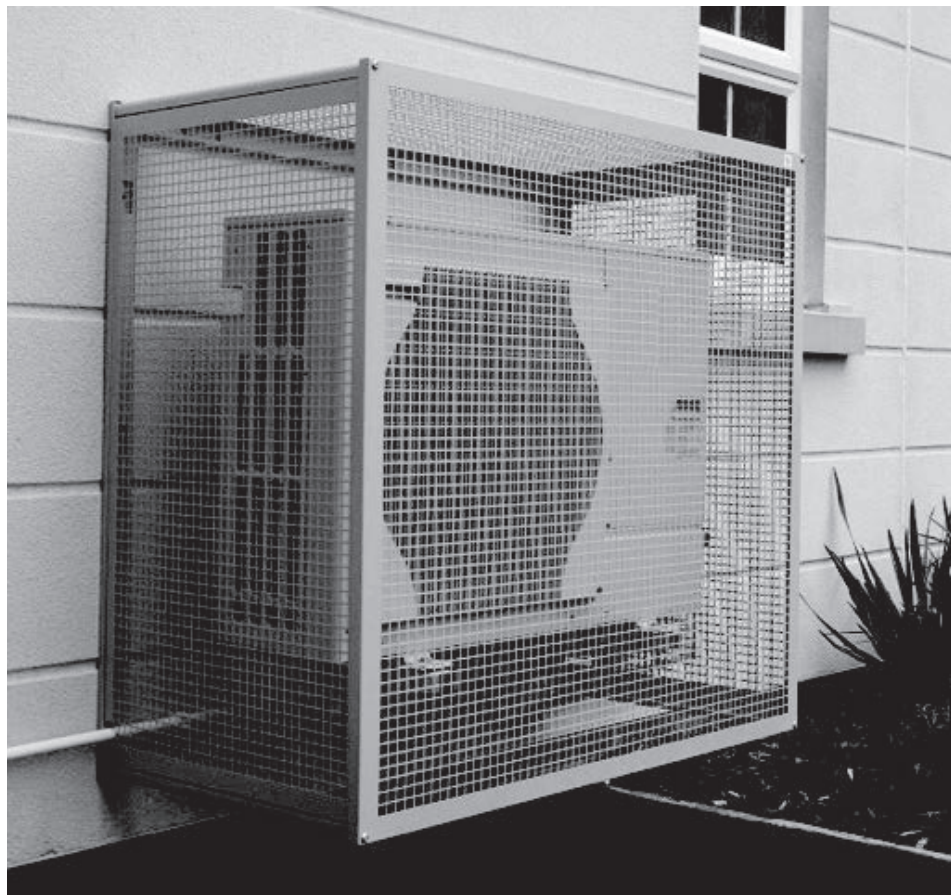

CG-750 Series

Condensing Unit & ASHP Guard Assembly Instructions