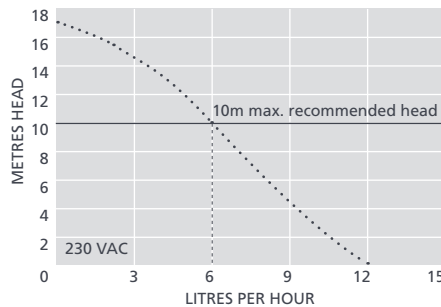

SUGGESTED XTRA ACCESSORIES

System	Part No.
1 Amp Fuse	FP2620
Tube To Soil Stack Adaptor	FP2038
Vinyl Tube Braided 1/4" (6mm)	AX5100

For more installation accessories take a look at our Aspen Xtra range

SILENT+ MINI LIME SPECIFICATIONS

Max. flow	12L/h @ 0 head
Max. rec. head	10m
Max. suction lift	n/a
Sound level@1m	21dB(A)
Power supply	230 VAC, 0.1A, 16W, 50/60Hz
Rated Class	Non continuous II appliance ☐
Max. unit output	16kW / 54,000Btu/h
Max. water temp	40°C / 104°F
Discharge tube	6mm ID
IP Protection	IP24
Safety switch	3.0A Normally closed
Thermal protection	✓
Fully potted	✓
Self priming	✓

SILENT+ MINI LIME SYSTEM OPTIONS

System	Colour	Part No.
Slimline	○ Ivory	FP3312
"	○ White	FP3319
BBJ (SpeedyDuct)	○ Ivory	FP3316
"	○ White	FP3320
Inoac	○ Ivory	FP3317
"	○ White	FP3321
Artiplastic	○ Ivory	FP3315
Optimal (EU ONLY)	○ White	FP3327
Silent+ Mini Lime Replacement†		FP3322

† Pump only – no trunking included

IN THE BOX

Silent+ Mini Lime pump (including 1.5m hard wired power cable) • Acoustic damper and 1m lime discharge tube with connector • 500mm Lime green inlet hose 14mm ID • 40mm Vinyl breather tube 6mm ID • Anti siphon device • Elbow front and back • 800mm Conduit front and back • Internal conduit sleeve (Slimline system only) • Gasket (Slimline, BBJ and Inoac/Inaba systems only) • Ceiling plate • Drain connector kit • Fixing kit • Install manual

Download manual at aspenpumps.com

View install video at aspenpumps.com

Information correct at time of going to press.