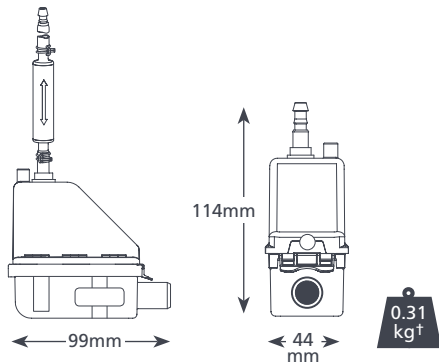

SUGGESTED XTRA ACCESSORIES

System	Part No.
1 Amp Fuse	FP2620
Tube To Soil Stack Adaptor	FP2038
Vinyl Tube Braided 1/4" (6mm)	AX5100

For more installation accessories take a look at our Aspen Xtra range

SILENT+ MINI LIME SPECIFICATIONS

Max. flow	12L/h @ 0 head
Max. rec. head	10m
Max. suction lift	n/a
Sound level@1m	21dB(A)
Power supply	230 VAC, 0.1A, 16W, 50/60Hz
Rated Class	Non continuous II appliance ☐
Max. unit output	16kW / 54,000Btu/h
Max. water temp	40°C / 104°F
Discharge tube	6mm ID
IP Protection	IP24
Safety switch	3.0A Normally closed
Thermal protection	✓
Fully potted	✓
Self priming	✓

SILENT+ MINI LIME SYSTEM OPTIONS

System	Colour	Part No.
Slimline	○ Ivory	FP3312
"	○ White	FP3319
BBJ (SpeedyDuct)	○ Ivory	FP3316
"	○ White	FP3320
Inoac	○ Ivory	FP3317
"	○ White	FP3321
Artiplastic	○ Ivory	FP3315
Optimal (EU ONLY)	○ White	FP3327
Silent+ Mini Lime Replacement†		FP3322

† Pump only – no trunking included

IN THE BOX

Silent+ Mini Lime pump (including 1.5m hard wired power cable) • Acoustic damper and 1m lime discharge tube with connector • 500mm Lime green inlet hose 14mm ID • 40mm Vinyl breather tube 6mm ID • Anti siphon device • Elbow front and back • 800mm Conduit front and back • Internal conduit sleeve (Slimline system only) • Gasket (Slimline, BBJ and Inoac/Inaba systems only) • Ceiling plate • Drain connector kit • Fixing kit • Install manual

Download manual at aspenpumps.com

View install video at aspenpumps.com

Information correct at time of going to press.